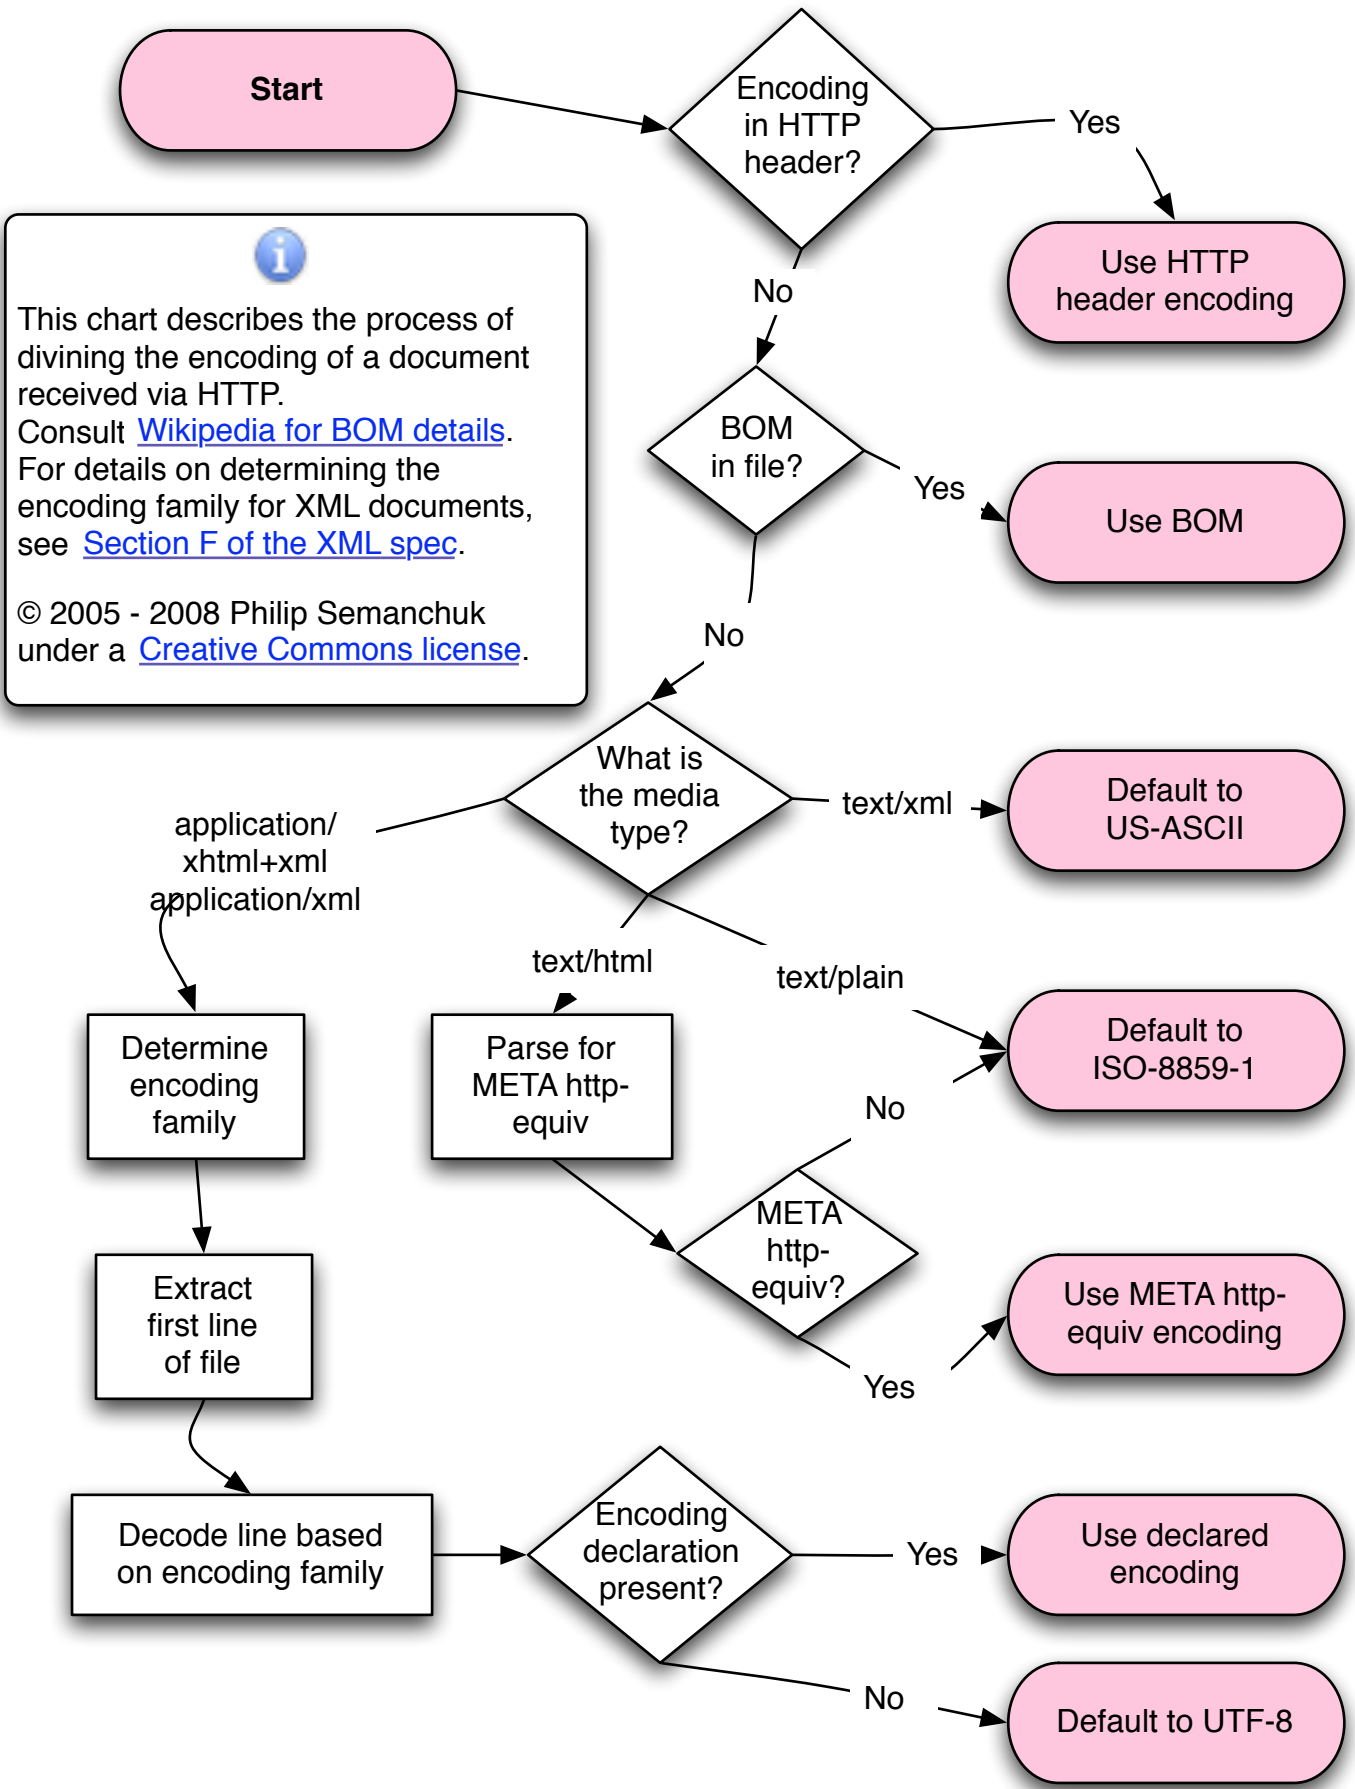

# Encoding Divination Flowchart v1.4

 This chart describes the process of divining the encoding of a document received via HTTP. Consult [Wikipedia for BOM details](#). For details on determining the encoding family for XML documents, see [Section F of the XML spec](#). © 2005 - 2008 Philip Semanchuk under a [Creative Commons license](#).